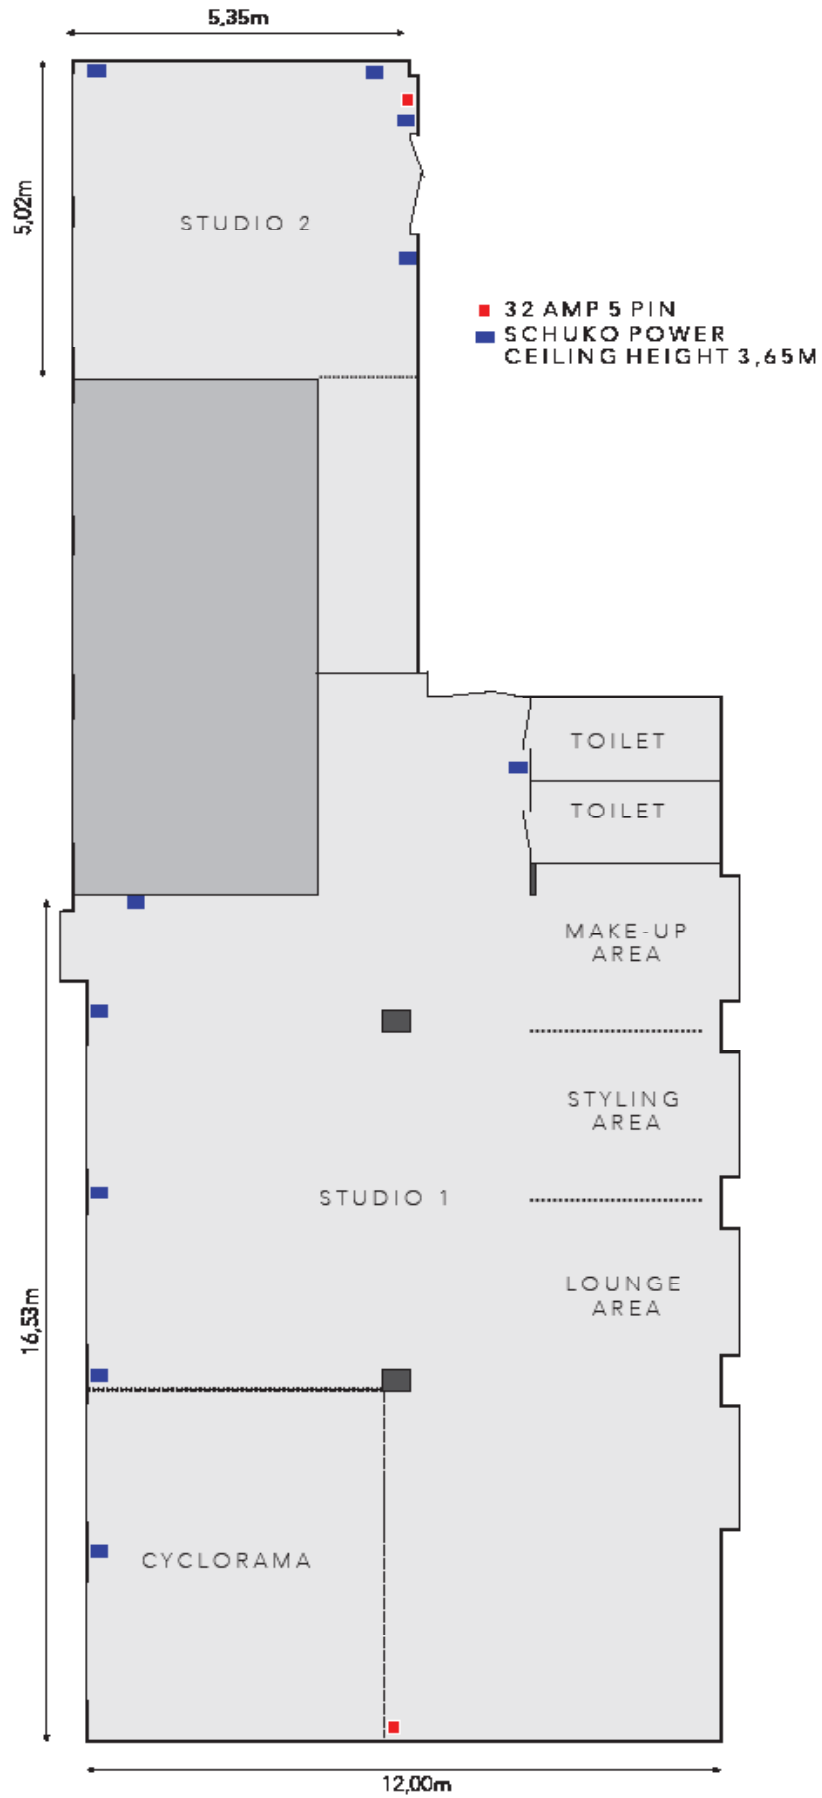

# STUDIO 1

## STUDIO 2

# FLOORPLAN

Diagonal Length: 3.7M